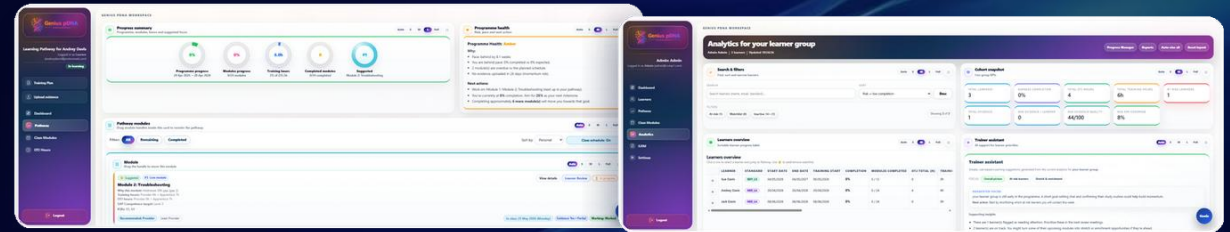

Apprenticeship delivery, connected by AI.

Personalised pathways, KSB evidence, OTJ, Training Plans, ILR readiness, compliance forms, reports and Genie AI guidance in one connected learner record.

Personalised pathways
Modules shaped by standard, profile and schedule

Evidence + OTJ
KSB coverage, classroom and accepted manual hours

ILR + compliance
Readiness checks, forms and export records

Genie AI
Role-aware next actions from the live learner record

One connected operating model for providers and employers