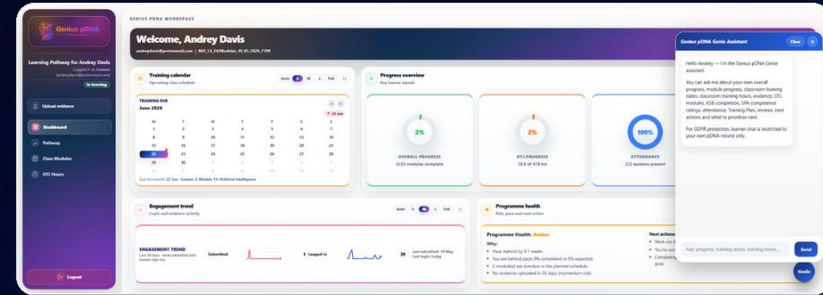

Apprenticeship delivery, connected by AI.

Personalised pathways, KSB evidence, OTJ, Training Plans, ILR readiness, compliance forms, reports and Genie AI guidance in one connected learner record.

Personalised pathways
Modules shaped by standard, profile and schedule

Evidence + OTJ
KSB coverage, classroom and accepted manual hours

ILR + compliance
Readiness checks, forms and export records

Genie AI
Role-aware next actions from the live learner record

One connected operating model for providers and employers